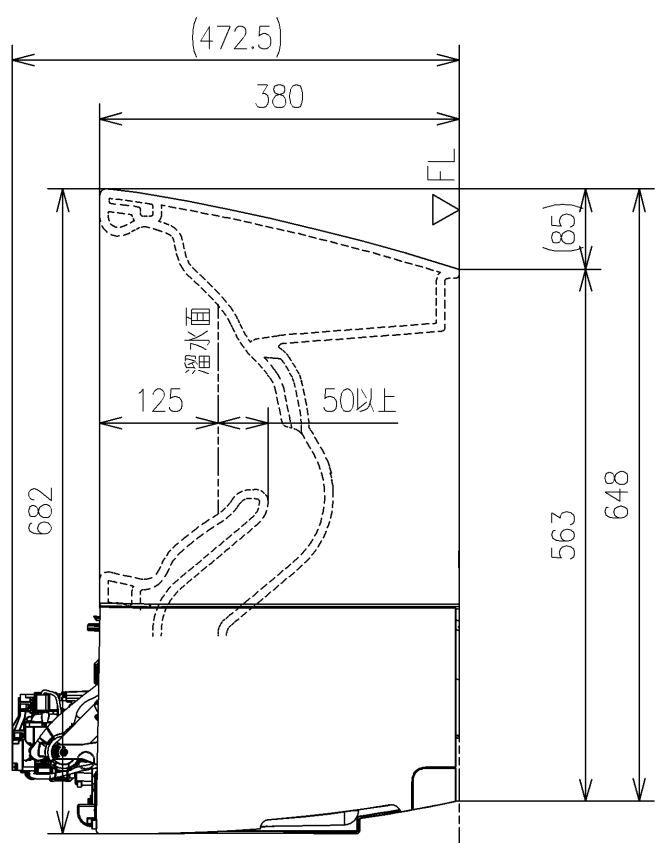

<付属品>
すっきりパネル x1

| | | | | | |
|--|--|------------|--------------|---------------------|-----------------------------|
| TOTO | | UNIT mm | SCALE 1:8 | DATE 2023-Sep-29 | DRAWN takanobu.tsuchida |
| TITLE 床置壁排水大便器(ネオレスト) | | | | | CHECKED masaaki.momoe |
| FLOOR-MOUNTED TOILET BOWL WITH REAR-OUTLET (NEOREST) | | | | | APPROVED shu.kashirajima |
| REMARKS | | | | | ITEM NUMBER CS921BDP |

※日本販売品の衛生陶器の寸法許容差はJIS A5207に準ずる