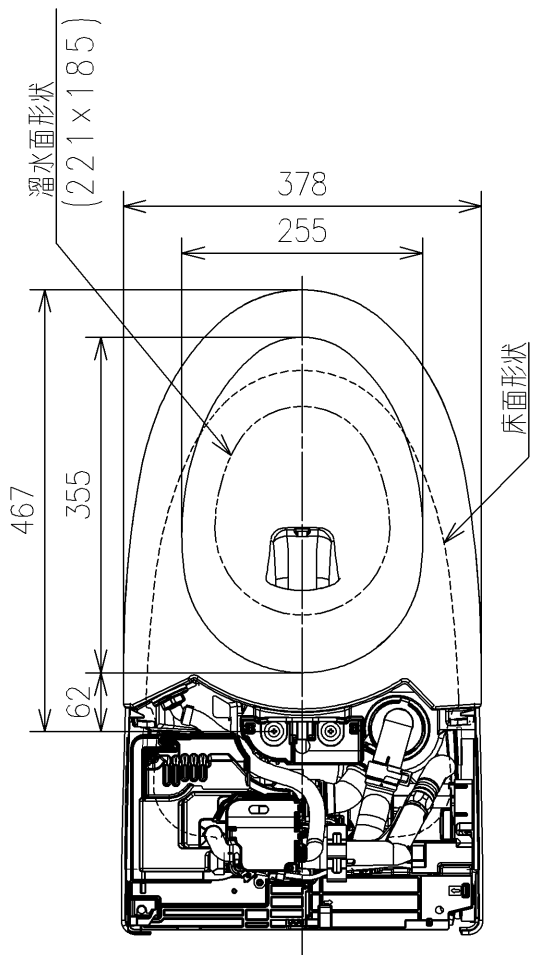

<付属品>
すっきりパネル x1

| | | | | | |
|--|--|------------|--------------|---------------------|-----------------------------|
| TOTO | | UNIT mm | SCALE 1:8 | DATE 2023-Sep-29 | DRAWN takanobu.tsuchida |
| TITLE 床置壁排水大便器(ネオレスト) | | | | | CHECKED masaaki.momoe |
| FLOOR-MOUNTED TOILET BOWL WITH REAR-OUTLET (NEOREST) | | | | | APPROVED shu.kashirajima |
| REMARKS | | | | | ITEM NUMBER CS921BDP |

※日本販売品の衛生陶器の寸法許容差はJIS A5207に準ずる