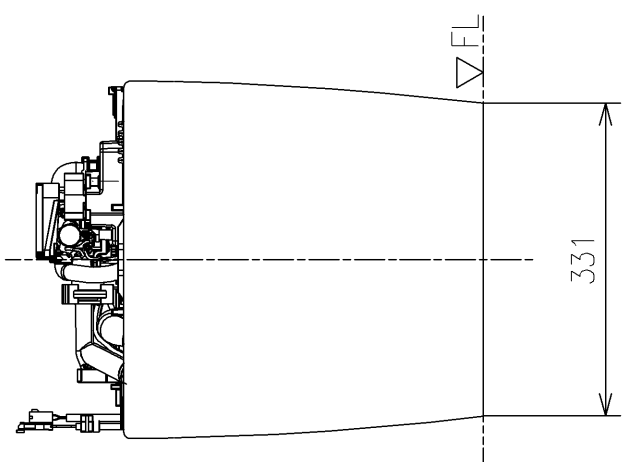

<付属品>
すっきりパネル x1

| | | | | | |
|--|--|------------|--------------|---------------------|-----------------------------|
| TOTO | | UNIT mm | SCALE 1:8 | DATE 2023-Sep-29 | DRAWN takanobu.tsuchida |
| TITLE 床置壁排水大便器(ネオレスト) | | | | | CHECKED masaaki.momoe |
| FLOOR-MOUNTED TOILET BOWL WITH REAR-OUTLET (NEOREST) | | | | | APPROVED shu.kashirajima |
| REMARKS | | | | | ITEM NUMBER CS921BDP |

※日本販売品の衛生陶器の寸法許容差はJIS A5207に準ずる